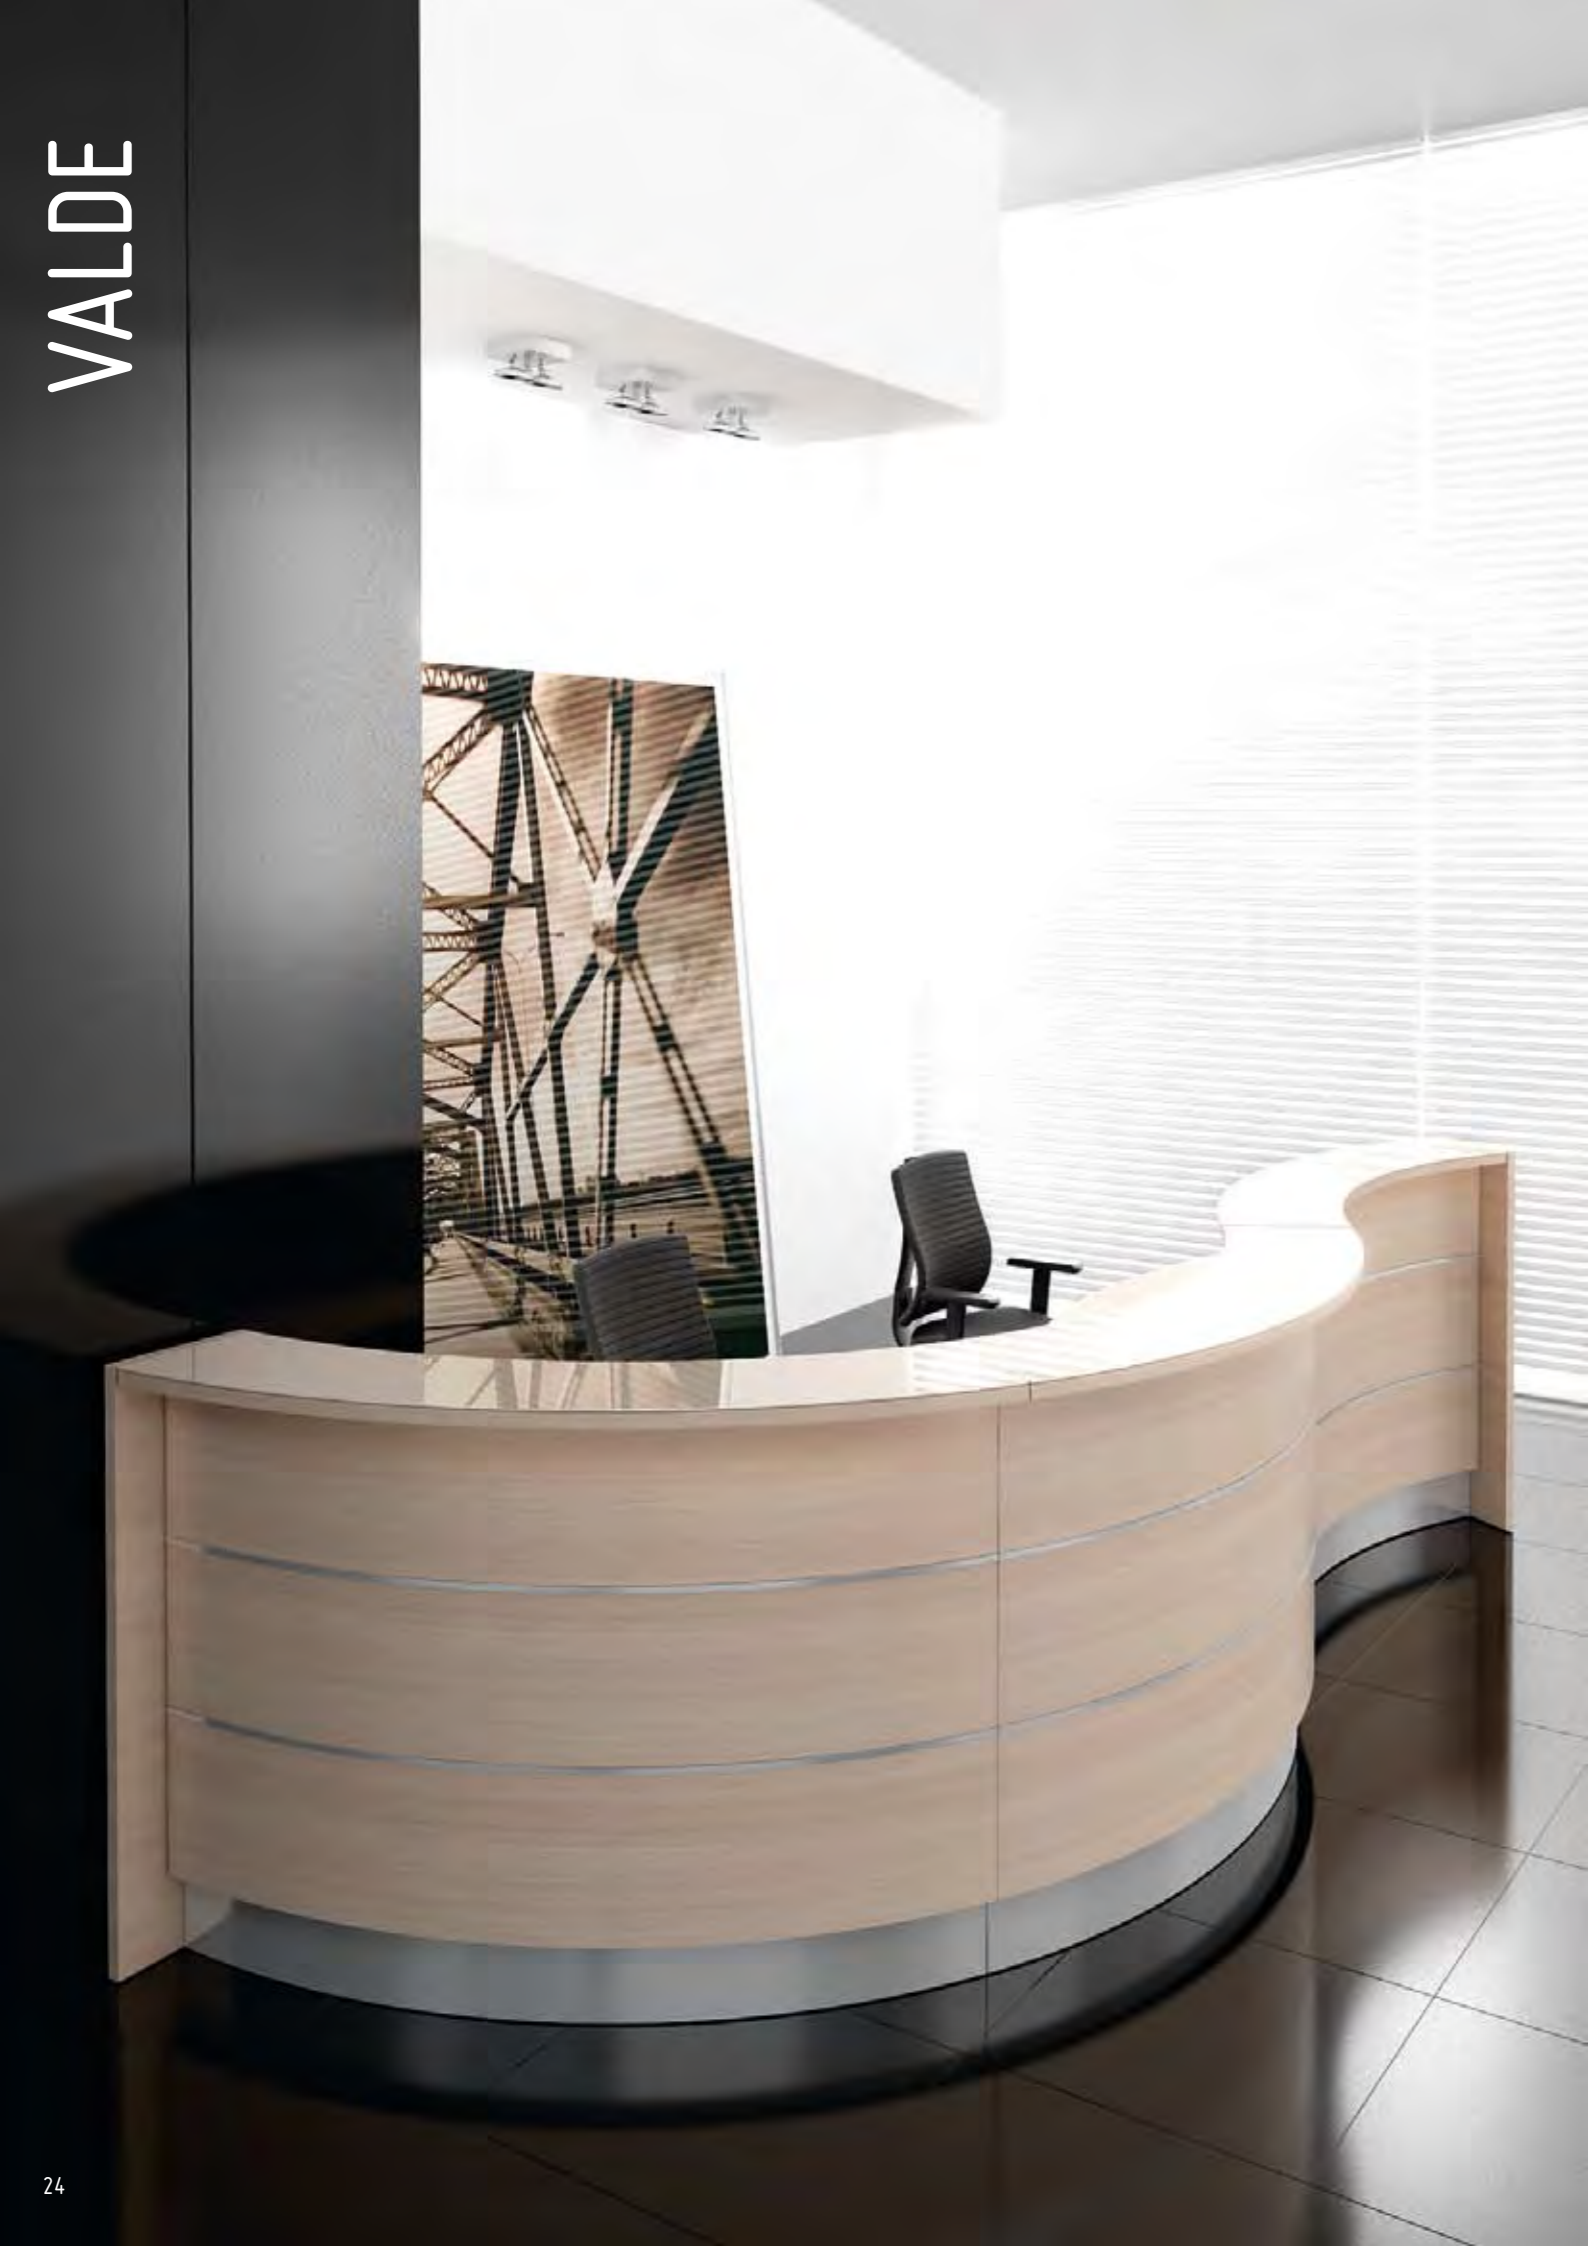

body and contrasting with the highlighted interior is a very characteristic element of the reception desk. Beautiful frontal part of the counter hides **ergonomic interior** with a wide desk top which allows to organize work at the reception desk without any problems.

VALDE

The body of the counter includes hidden **table** with enough space for a computer or a printer. **handy shelves** for files and a **wide working**

VALDE

The **high gloss HPL front** of VALDE is available in **six finishes** – **red, orange, green, white, oak** and **chestnut**. With the **LED-lighting** switched on, the reception desks reveal the **intensity of the colour**.

Cool light perfectly harmonizes with the chestnut finish and emphasizes the hue of the colored front.

VALDE

Let us pay attention to the reception desk with the lowered desk top which makes communication easier and works perfectly in customer service bureaus.