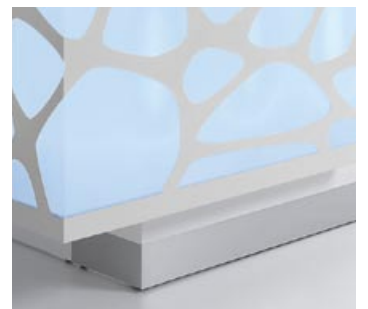

Blue colour option.