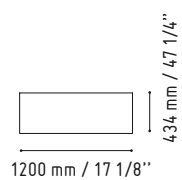

LINEA

It is detail that makes a good design.

Little elements adding character and the quality of materials they are made of.
Front and top elements are made of glass, while the corners are decorated with noble stainless steel.

A2Z06