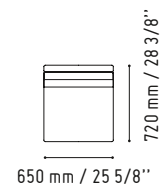

LINEA

It is detail that makes a good design.

Little elements adding character and the quality of materials they are made of.
Front and top elements are made of glass, while the corners are decorated with noble stainless steel.

A2Z06