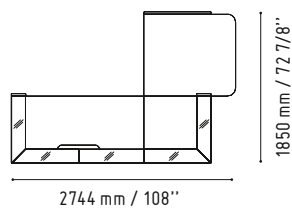

LINEA

It is detail that makes a good design.

Little elements adding character and the quality of materials they are made of.
Front and top elements are made of glass, while the corners are decorated with noble stainless steel.

LGC41LT

A2Z06